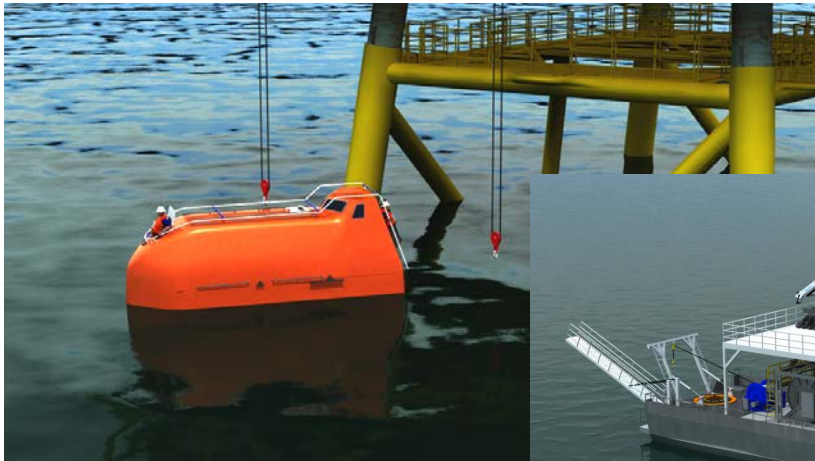

**STA-PUT<sup>®</sup>**  
Station Keeping System

**DEEP DOWN<sup>INC</sup>**

**A revolutionary and cost effective  
satellite positioning system for  
specific vessels**

15473 East Freeway, Channelview, TX 77530

# Lifeboats Featuring STA-PUT<sup>®</sup>

Our Sta-Put system installed on lifeboats enables the vessel once released to return to the correct lifting position automatically utilizing the "Go Home" button. The boat can move away in any direction with a touch of the joy-stick. It can maintain position utilizing the compact on board computer, continuous duty bow thruster, stern thruster, conventional propeller and rudder - a total solution. Eliminating much of the former stress and time associated with mandatory lifeboat drills or emergencies.

# Deep Down Crew / Work Cat with STA-PUT<sup>®</sup>

This multi-purpose vessel featuring our Sta-Put system will greatly enhance rapid response surface / subsea services. It can operate above 18 knots, safely carry crew and equipment for transfer, and perform simple pipe laying, surveys and inspections. Manned by a small cross trained crew in marine and ROV operations, it is able to instantly transition into work cat mode. Possessing a work class ROV with video telemetry it can broadcast the ROV signal to a remote location. HSE and security is provided by incorporating thermal CCTV with remote live monitoring.

## Station Keeping System

The Deep Down Sta-Put system was specifically designed to take a complex undertaking and make it simple and less expensive. Reducing the size and complexity, it is now possible to install station keeping systems into smaller vessels. Providing the ability to maintain position and equipped with joystick controls avoids the need for larger more expensive vessels. Why spend millions for a complicated DP system when Sta-Put opens the door for a whole new class of vessel operations for far less investment.