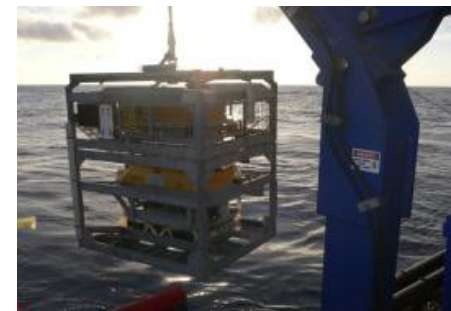

**STA-PUT<sup>®</sup>**  
Station Keeping System

**DEEP DOWN<sup>INC</sup>**

**A revolutionary and cost effective  
satellite positioning system for  
specific vessels**

15473 East Freeway, Channelview, TX 77530

# Lifeboats Featuring STA-PUT<sup>®</sup>

Our Sta-Put system installed on lifeboats enables the vessel once released to return to the correct lifting position automatically utilizing the "Go Home" button. The boat can move away in any direction with a touch of the joy-stick. It can maintain position utilizing the compact on board computer, continuous duty bow thruster, stern thruster, conventional propeller and rudder - a total solution. Eliminating much of the former stress and time associated with mandatory lifeboat drills or emergencies.

# Deep Down Crew / Work Cat with STA-PUT<sup>®</sup>

This multi-purpose vessel featuring our Sta-Put system will greatly enhance rapid response surface / subsea services. It can operate above 18 knots, safely carry crew and equipment for transfer, and perform simple pipe laying, surveys and inspections. Manned by a small cross trained crew in marine and ROV operations, it is able to instantly transition into work cat mode. Possessing a work class ROV with video telemetry it can broadcast the ROV signal to a remote location. HSE and security is provided by incorporating thermal CCTV with remote live monitoring.

## Station Keeping System

The Deep Down Sta-Put system was specifically designed to take a complex undertaking and make it simple and less expensive. Reducing the size and complexity, it is now possible to install station keeping systems into smaller vessels. Providing the ability to maintain position and equipped with joystick controls avoids the need for larger more expensive vessels. Why spend millions for a complicated DP system when Sta-Put opens the door for a whole new class of vessel operations for far less investment.