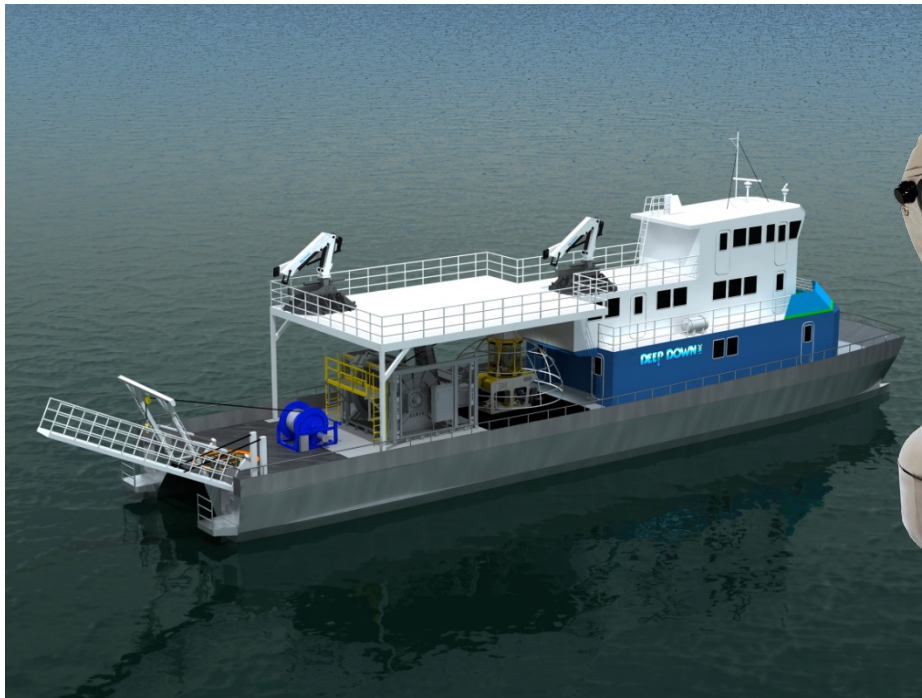

**STA-PUT<sup>®</sup>**  
Station Keeping System

**DEEP DOWN<sup>INC</sup>**

**A revolutionary and cost effective  
satellite positioning system for  
specific vessels**

15473 East Freeway, Channelview, TX 77530

# Lifeboats Featuring STA-PUT<sup>®</sup>

Our Sta-Put system installed on lifeboats enables the vessel once released to return to the correct lifting position automatically utilizing the "Go Home" button. The boat can move away in any direction with a touch of the joy-stick. It can maintain position utilizing the compact on board computer, continuous duty bow thruster, stern thruster, conventional propeller and rudder - a total solution. Eliminating much of the former stress and time associated with mandatory lifeboat drills or emergencies.

# Deep Down Crew / Work Cat with STA-PUT<sup>®</sup>

This multi-purpose vessel featuring our Sta-Put system will greatly enhance rapid response surface / subsea services. It can operate above 18 knots, safely carry crew and equipment for transfer, and perform simple pipe laying, surveys and inspections. Manned by a small cross trained crew in marine and ROV operations, it is able to instantly transition into work cat mode. Possessing a work class ROV with video telemetry it can broadcast the ROV signal to a remote location. HSE and security is provided by incorporating thermal CCTV with remote live monitoring.

## Station Keeping System

The Deep Down Sta-Put system was specifically designed to take a complex undertaking and make it simple and less expensive. Reducing the size and complexity, it is now possible to install station keeping systems into smaller vessels. Providing the ability to maintain position and equipped with joystick controls avoids the need for larger more expensive vessels. Why spend millions for a complicated DP system when Sta-Put opens the door for a whole new class of vessel operations for far less investment.